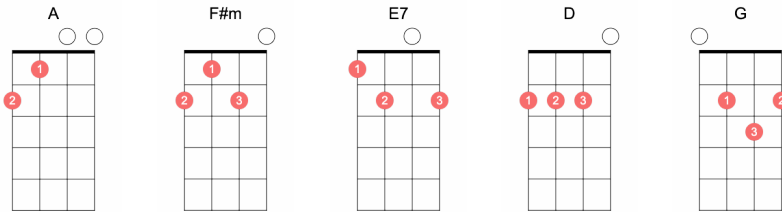

Take Me Home, Country Roads

By John Denver

Strumming pattern: D-DU-D-DU

Verse 1

A **F#m**
Almost heaven, West Virginia,
E7 **D** **A**
Blue Ridge Mountains, Shenandoah River
A **F#m**
Life is old there, older than the trees.
E7
Younger than the mountains,
D **A**
Blowing like a breeze.

Chorus

A **E7**
Country roads, take me home,
F#m **D**
To the place, I belong.
A **E7**
West Virginia, Mountain Mamma,
D **A**
Take me home, country roads.

Verse 2

A **F#m**
All my memories, gather 'round her,
E7 **D** **A**
Miner's lady, stranger to blue water.
A **F#m**
Dark and dusty, painted on the sky,
E7
Misty taste of moonshine,
D **A**
Teardrop in my eye.

[Chorus]

Bridge

F#m **E7** **A**
I hear her voice in the morning hour,
(**A**)
She calls me,
D **A**
The radio reminds me of my
E7
home far away.
F#m **G**
And driving down the road I get a
D **A**
Feeling that I should have been home
E7 (**E7**)
Yesterday, yesterday.