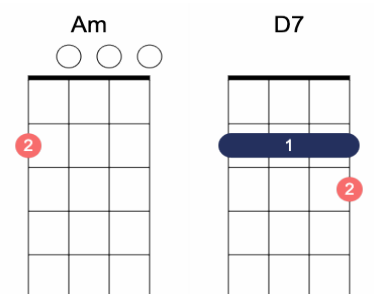

[CHORUS]

Cm6 **G**
And when you speak, angels sing from above,
BbDim
Everyday words seem to
Am **D7**
Turn into love songs