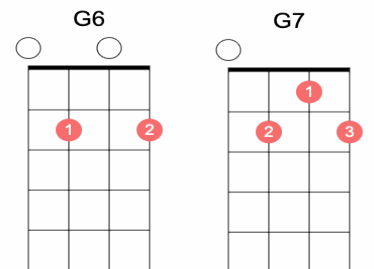

La Vie En Rose for Ukulele

By Edith Piaf

Strumming Pattern: **All downstrokes or any pattern**

[VERSE 1]

G **Gm7**
Hold me close and hold me fast,
G6
That magic spell you cast
Am **D7**
This is la vie en ro-se

[VERSE 2]

Am **D7**
When you kiss me heaven sighs
D7 **Am**
And though I close my eyes,
D7 **G** **D7**
I see la vie en ro-se

[PRE-CHORUS]

G **GM7**
When you press me to your heart,
G6 **G7** **C**
I'm in a world a-part, a world where roses bloom

[CHORUS]

Cm6 **G**
And when you speak, angels sing from above,
BbDim
Everyday words seem to
Am **D7**
Turn into love songs

[OUTRO]

G Give your heart and soul to me
Am **D7** **G**
And life will always be, la vie en rose.