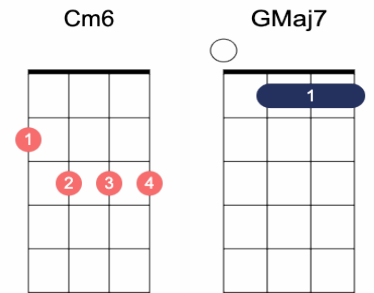

La Vie En Rose for Ukulele

By Edith Piaf

Strumming Pattern: **All downstrokes or any pattern**

[VERSE 1]

G **Gm7**
Hold me close and hold me fast,
G6
That magic spell you cast
Am **D7**
This is la vie en ro-se

[VERSE 2]

Am **D7**
When you kiss me heaven sighs
D7 **Am**
And though I close my eyes,
D7 **G** **D7**
I see la vie en ro-se

[PRE-CHORUS]

G **GM7**
When you press me to your heart,
G6 **G7** **C**
I'm in a world a-part, a world where roses bloom

[CHORUS]

Cm6 **G**
And when you speak, angels sing from above,
BbDim
Everyday words seem to
Am **D7**
Turn into love songs

[OUTRO]

G Give your heart and soul to me
Am **D7** **G**
And life will always be, la vie en rose.