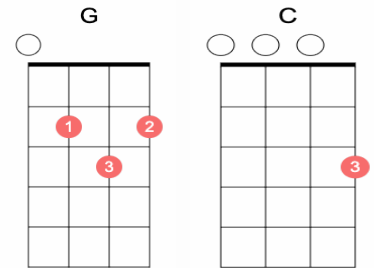

La Vie En Rose for Ukulele

By Edith Piaf

Strumming Pattern: **All downstrokes or any pattern**

[VERSE 1]

G **Gm7**
Hold me close and hold me fast,
G6
That magic spell you cast
Am **D7**
This is la vie en ro-se

[VERSE 2]

Am **D7**
When you kiss me heaven sighs
D7 **Am**
And though I close my eyes,
D7 **G** **D7**
I see la vie en ro-se

[PRE-CHORUS]

G **GM7**
When you press me to your heart,
G6 **G7** **C**
I'm in a world a-part, a world where roses bloom

[CHORUS]

Cm6 **G**
And when you speak, angels sing from above,
BbDim
Everyday words seem to
Am **D7**
Turn into love songs

[OUTRO]

G Give your heart and soul to me
Am **D7** **G**
And life will always be, la vie en rose.