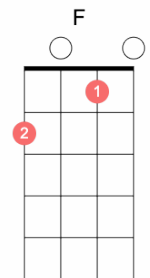

You Are My Sunshine

Unknown

[VERSE 1]

C
You are my sunshine
C7
My only sunshine
F
You make me happy
C F
When skies are gray.

[CHORUS]

F
You'll never know dear
C
How much I love you
C
Please don't take
G7 C
My sunshine away.

[VERSE 2]

C
The other night, dear,
C7
As I lay sleeping,
F
I dreamed I held
C C7
You in my arms.
F
But when I woke, dear,

C
I was mistaken,
C **G7**
And I hung my head,
C
And I cried.

[CHORUS]

F
You'll never know dear
C
How much I love you
C
Please don't take
G7 **C**
My sunshine away.