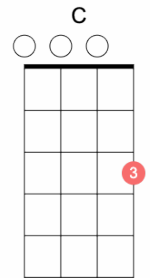

You Are My Sunshine

Unknown

[VERSE 1]

C
You are my sunshine
C7
My only sunshine
F
You make me happy
C F
When skies are gray.

[CHORUS]

F
You'll never know dear
C
How much I love you
C
Please don't take
G7 C
My sunshine away.

[VERSE 2]

C
The other night, dear,
C7
As I lay sleeping,
F
I dreamed I held
C C7
You in my arms.
F
But when I woke, dear,

C
I was mistaken,
C **G7**
And I hung my head,
C
And I cried.

[CHORUS]

F
You'll never know dear
C
How much I love you
C
Please don't take
G7 **C**
My sunshine away.